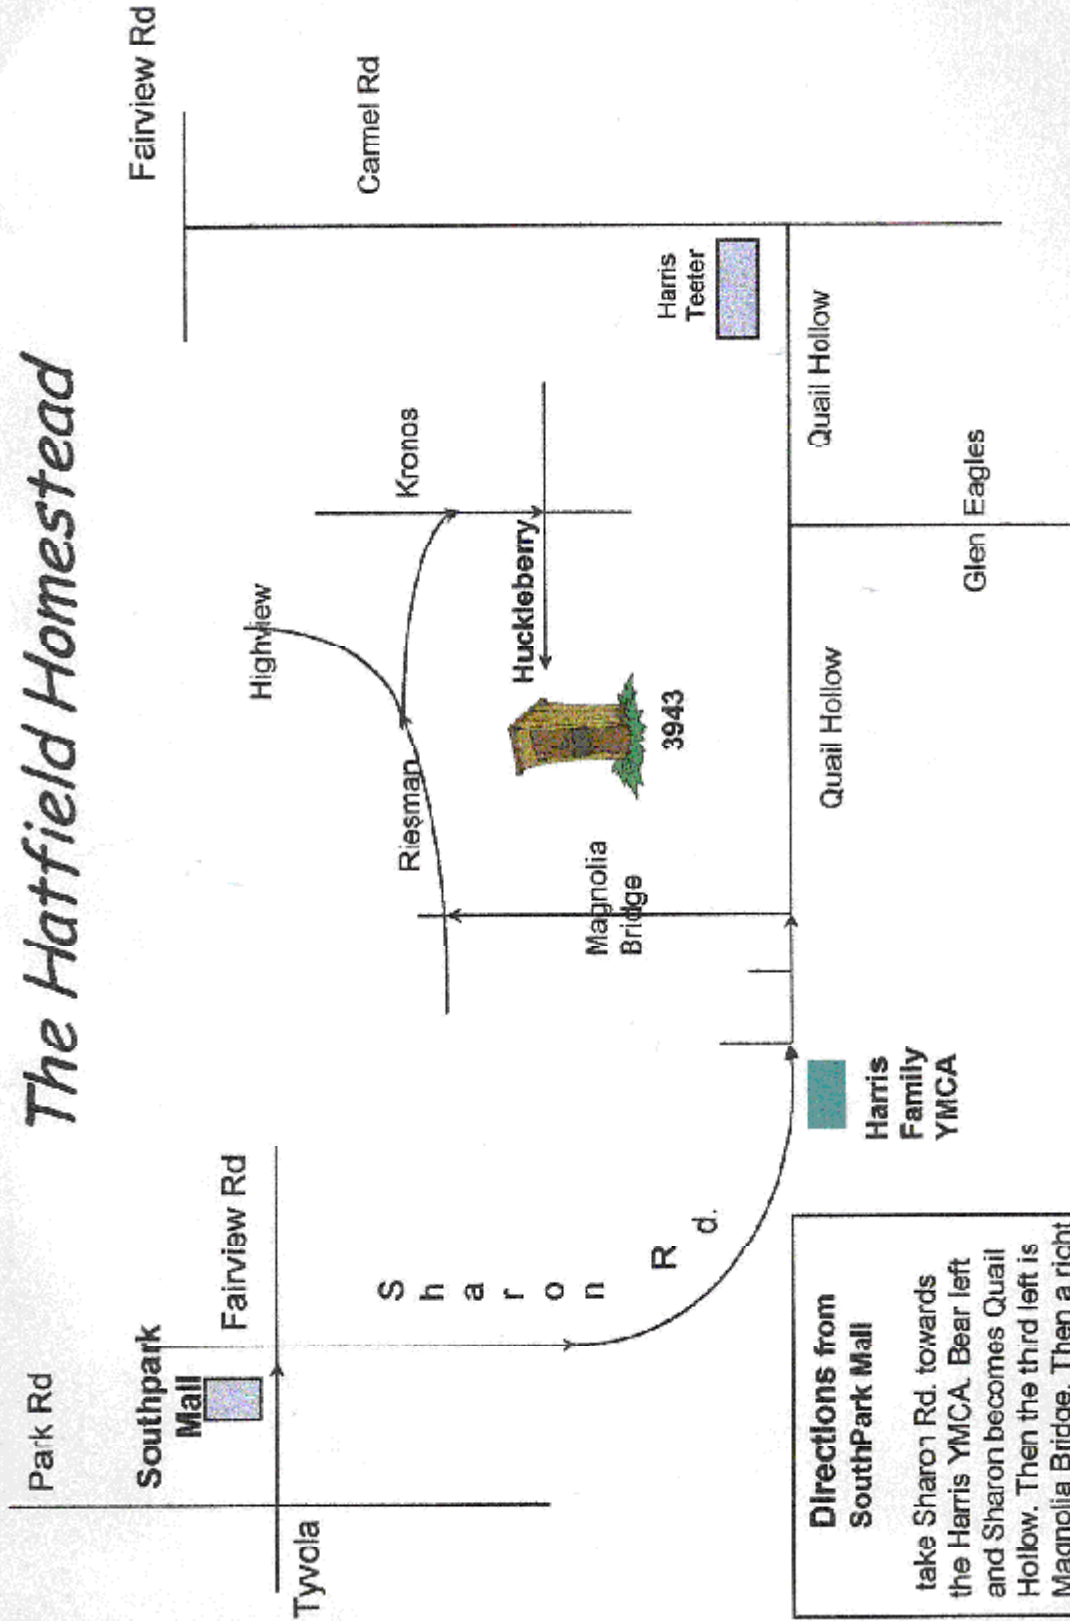

The Hatfield Homestead

Directions from Southpark Mall
 take Sharon Rd. towards the Harris YMCA. Bear left and Sharon becomes Quail Hollow. Then the third left is Magnolia Bridge. Then a right on Riesman, right on Kronos, and right on Huckleberry to 3943 at the end on the left.